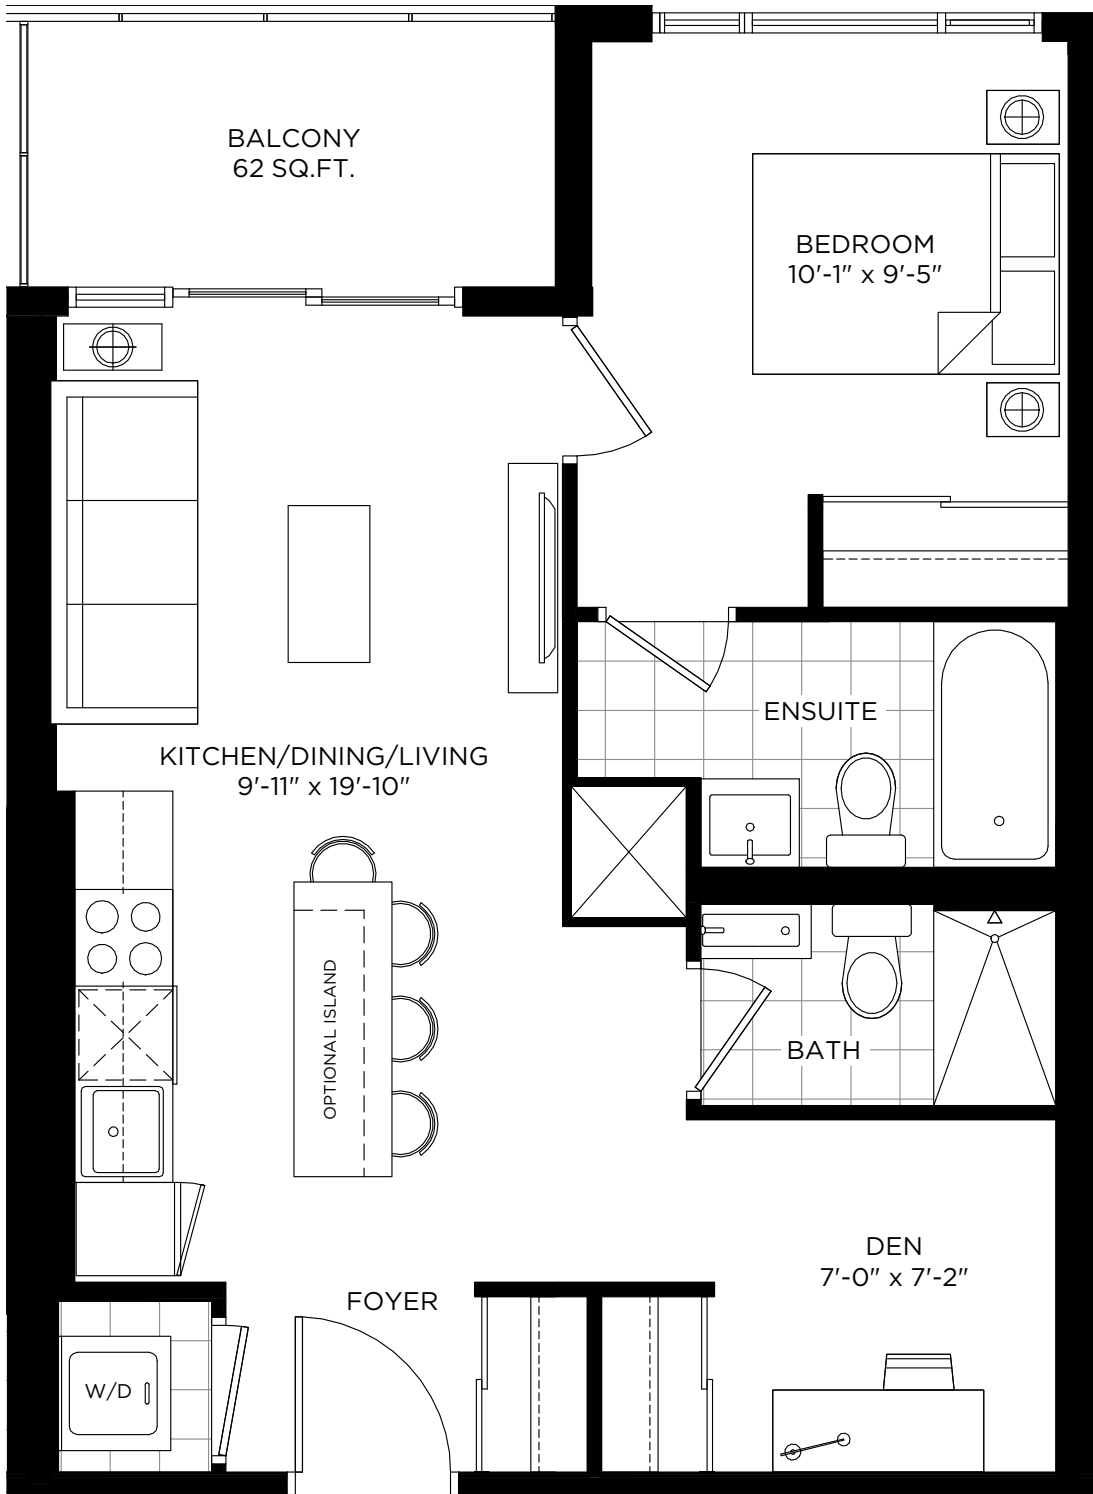

1 BEDROOM + DEN

1Y

DXE Nº1Y / 662 SQ.FT.

INDOOR: 600 SQ.FT. + OUTDOOR: 62 SQ.FT.

BALCONIES & TERRACES RANGE FROM: 52 SQ.FT. TO 273 SQ.FT.