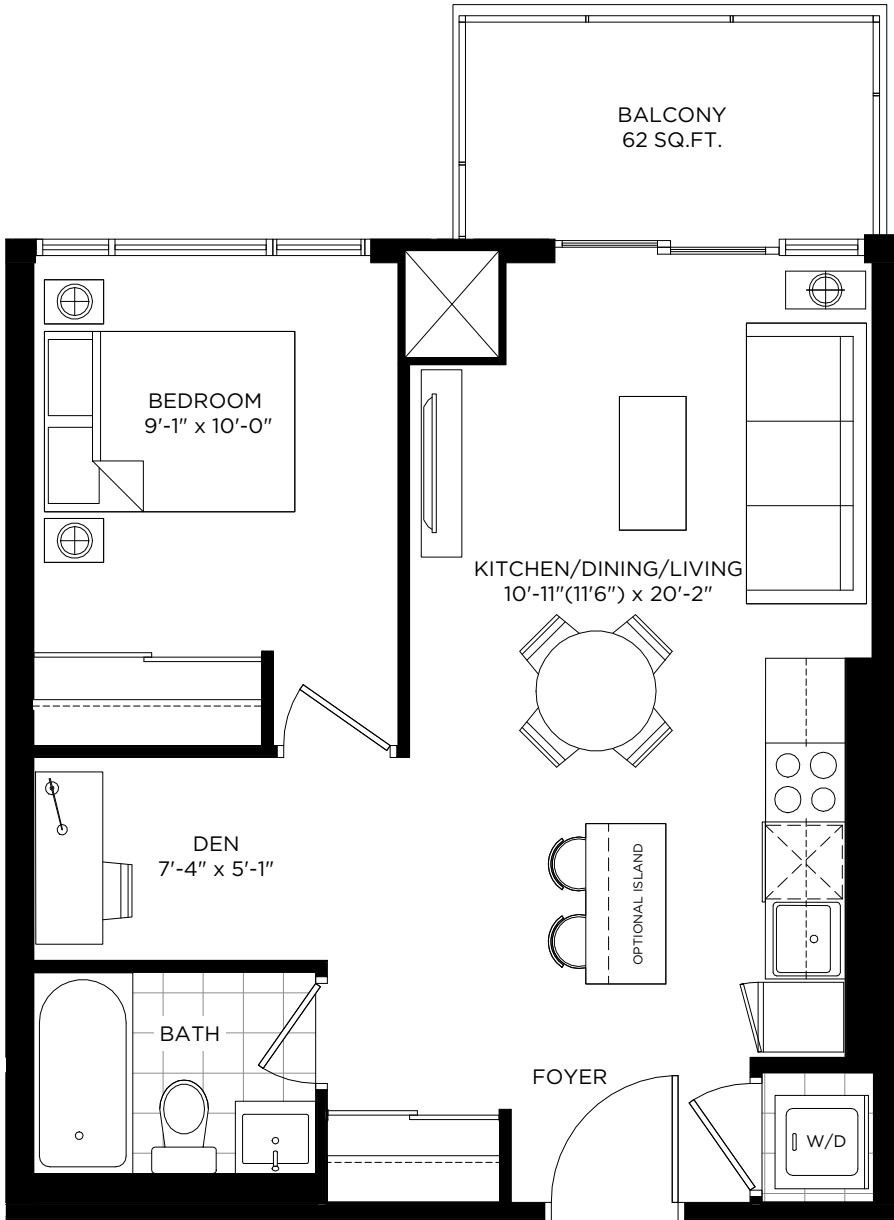

1 BEDROOM + DEN

1N

DXE Nº 1N / 601 SQ.FT.

INDOOR: 539 SQ.FT. + OUTDOOR: 62 SQ.FT.

TERRACE FOR DXE EAST:

809 (126 SQ.FT.)
802, 806, 807 (50 SQ.FT.)
319 (110 SQ.FT.)
222 (332 SQ.FT.)

TERRACE FOR DXE WEST:

902, 904, 911 (50 SQ.FT.)
334 TO 340 (121 SQ.FT.)

BALCONY FOR DXE EAST:

327, 427, 419 (62 SQ.FT.)

PATIO FOR DXE WEST:

103 (121 SQ.FT.)