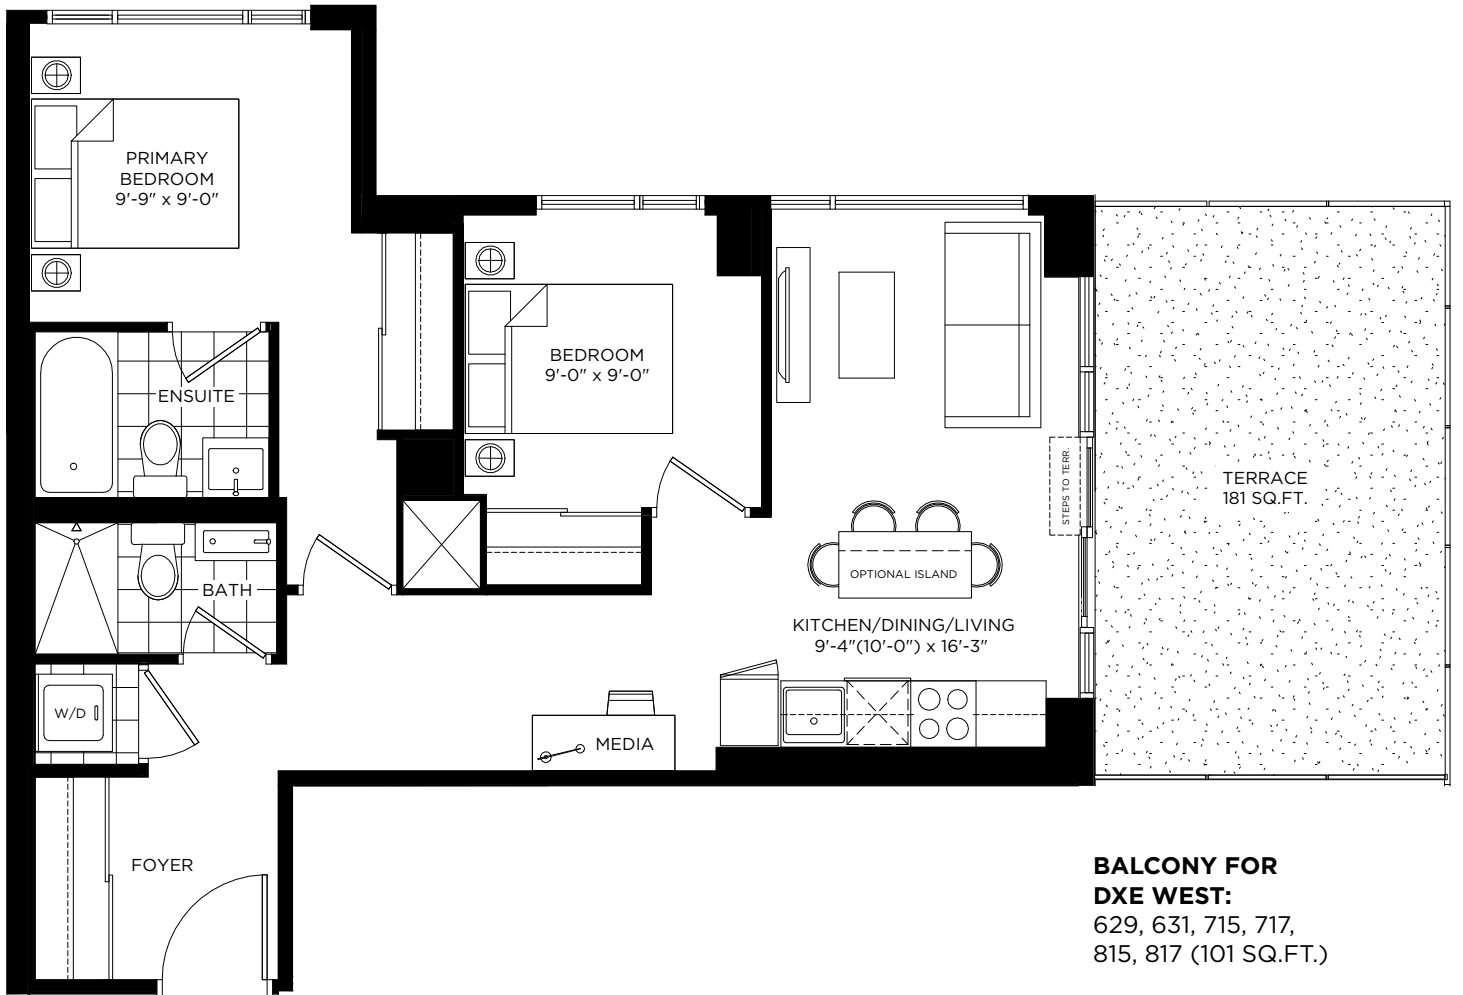

2 BEDROOM + MEDIA

2K

DXE Nº 2K / 879 SQ.FT.

INDOOR: 698 SQ.FT. + OUTDOOR: 181 SQ.FT.