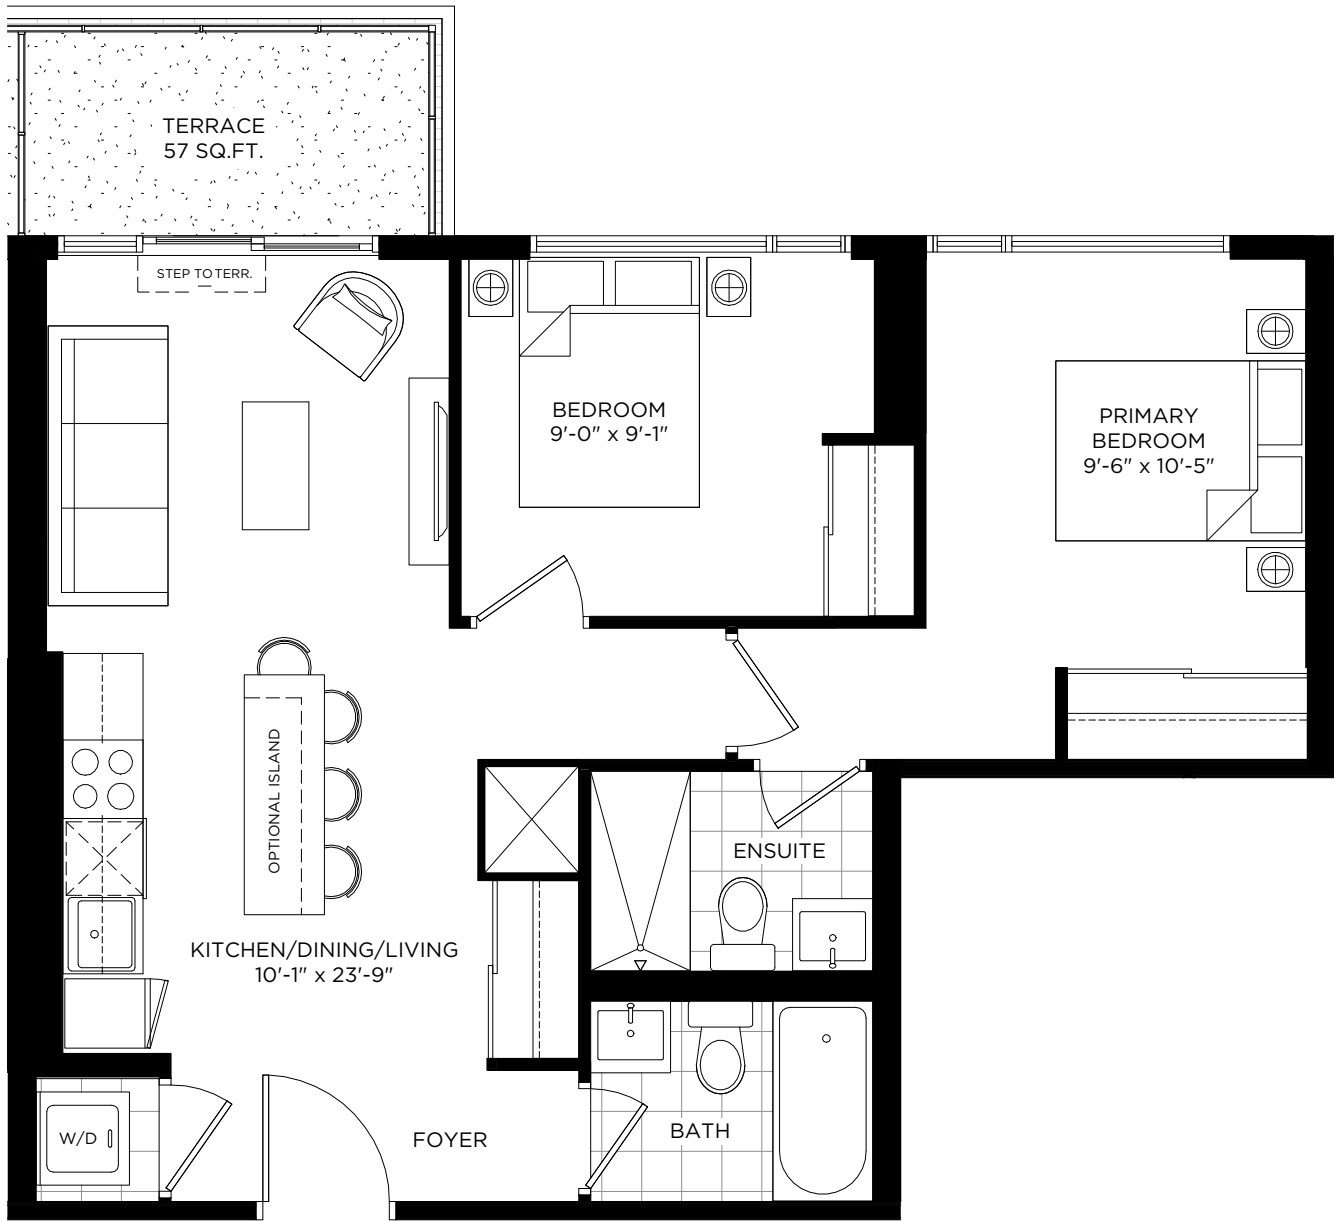

2 BEDROOM

2E

DXE Nº 2E / 753 SQ.FT.

INDOOR: 696 SQ.FT. + OUTDOOR: 57 SQ.FT.

BALCONY FOR

DXE WEST:

1008, 1107, 1207
(62 SQ.FT.)