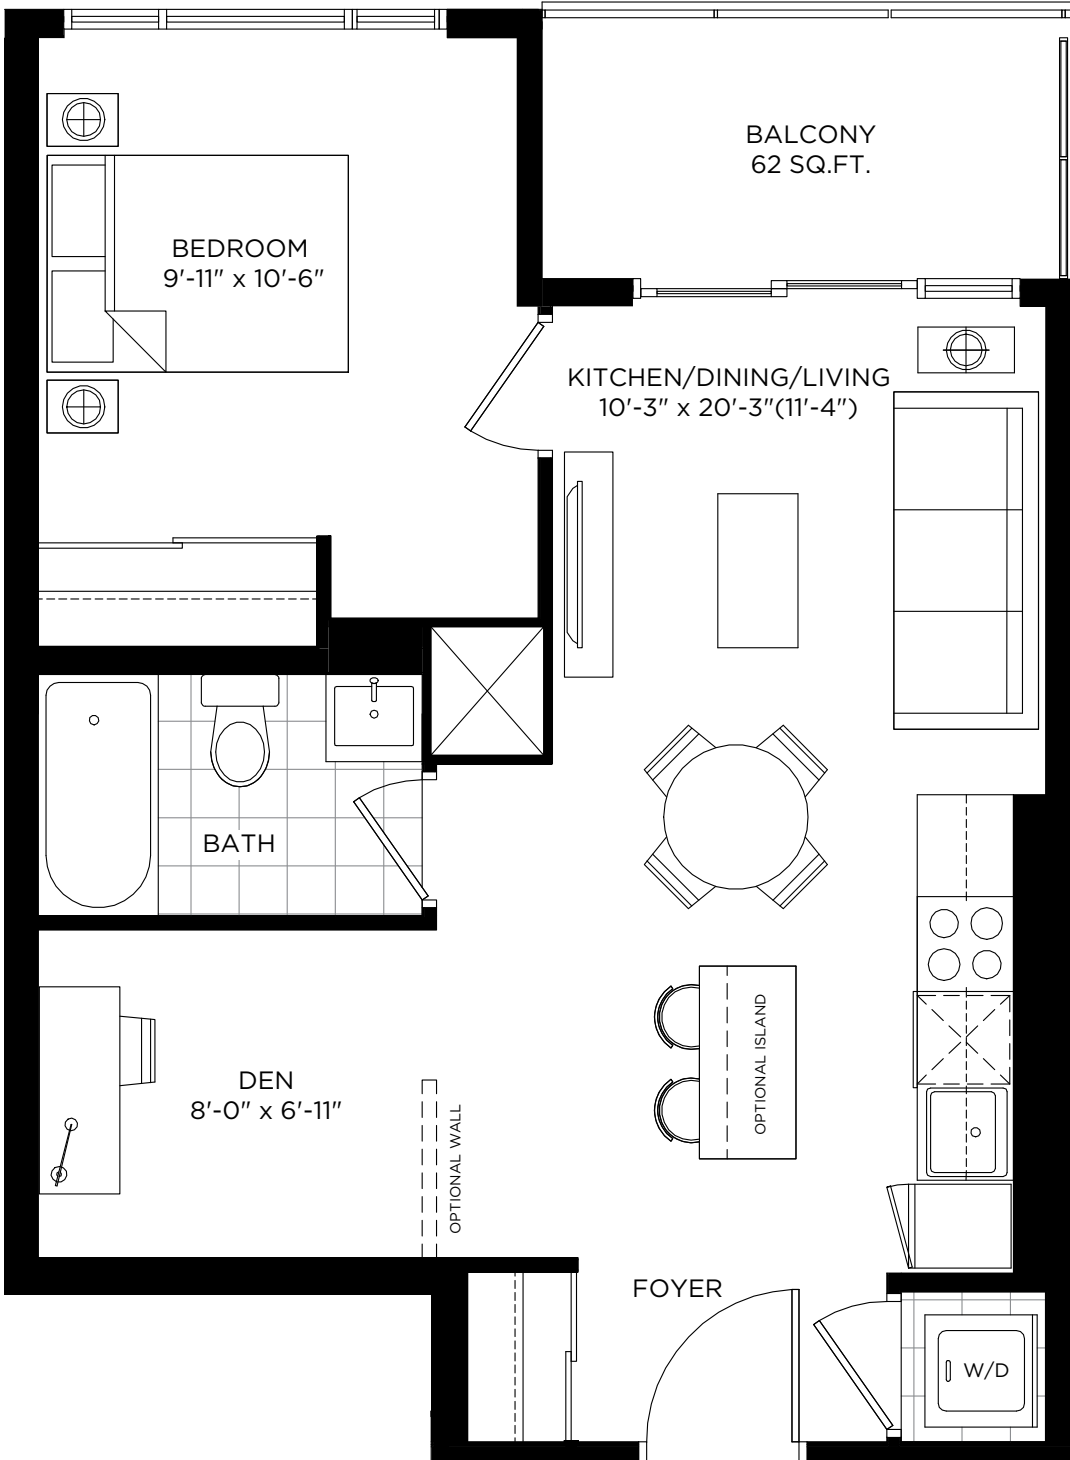

1 BEDROOM + DEN

1Q

DXE Nº1Q / 632 SQ.FT.

INDOOR: 570 SQ.FT. + OUTDOOR: 62 SQ.FT.

TERRACE FOR DXE WEST:
239, 243 (273 SQ.FT.)

BALCONY FOR DXE WEST:
221 (54 SQ.FT.)

PATIO FOR DXE WEST:
105, 106 (62 SQ.FT.)