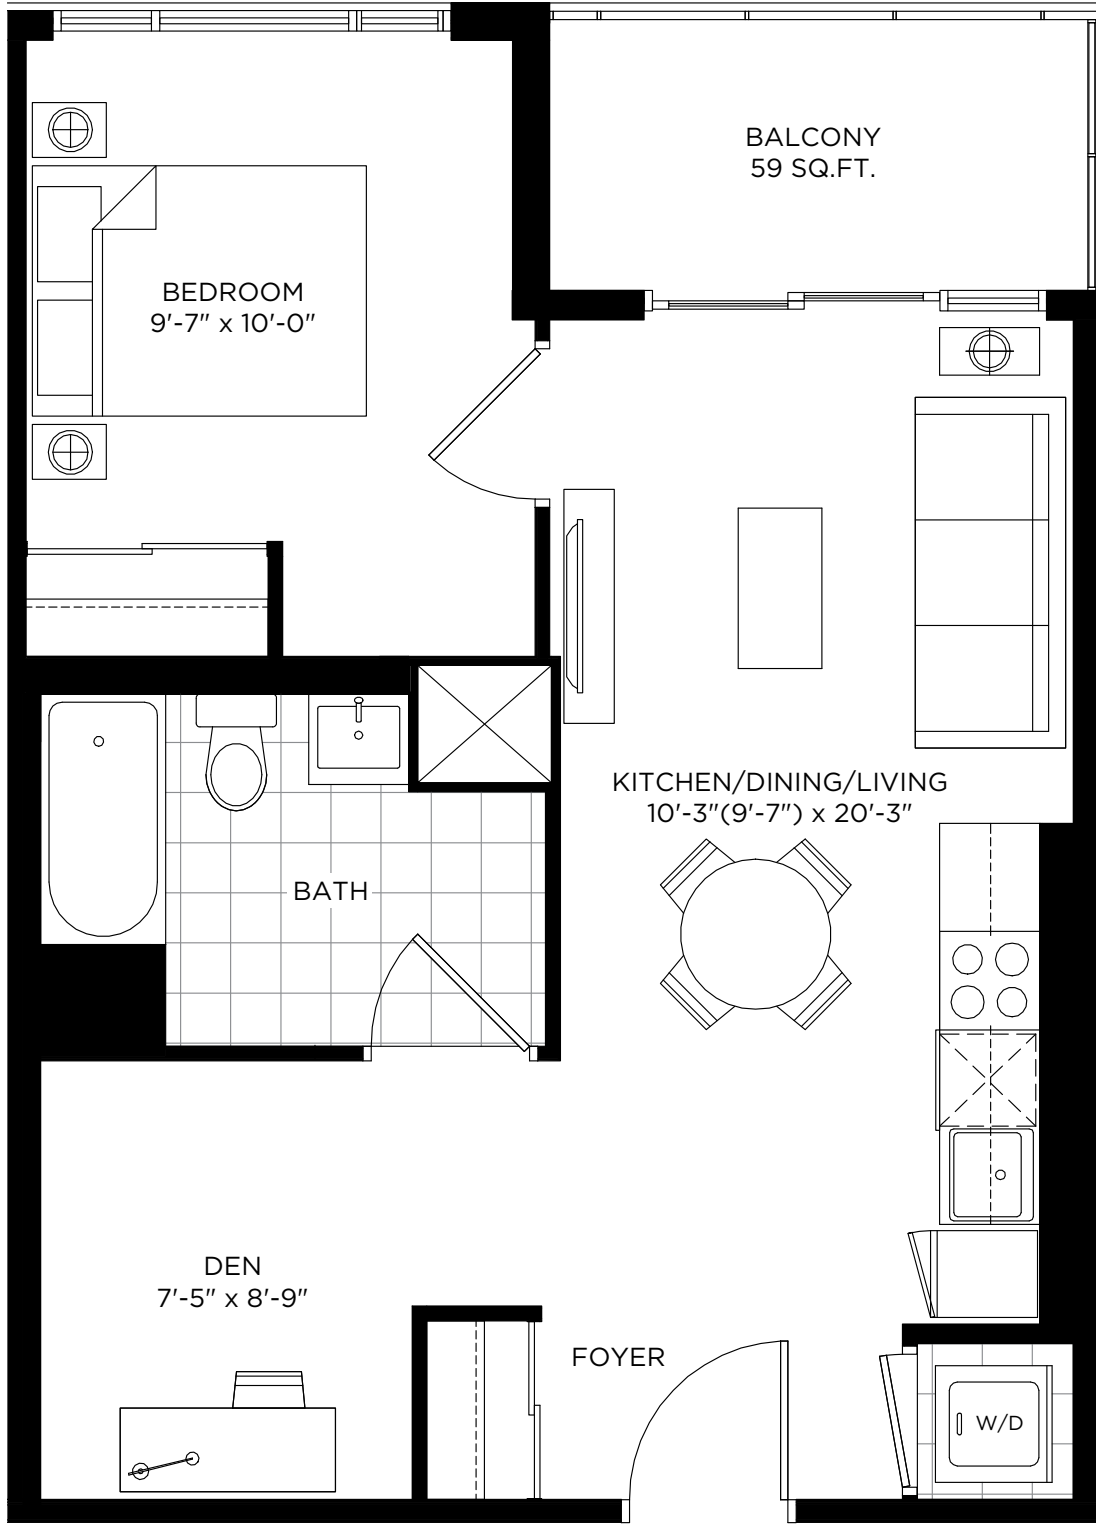

1 BEDROOM + DEN

1Z

DXE Nº 1Z / 659 SQ.FT.

INDOOR: 600 SQ.FT. + OUTDOOR: 59 SQ.FT.

**BALCONIES
TERRACES
& PATIOS
RANGE FROM:
54 SQ.FT. TO
273 SQ.FT.**