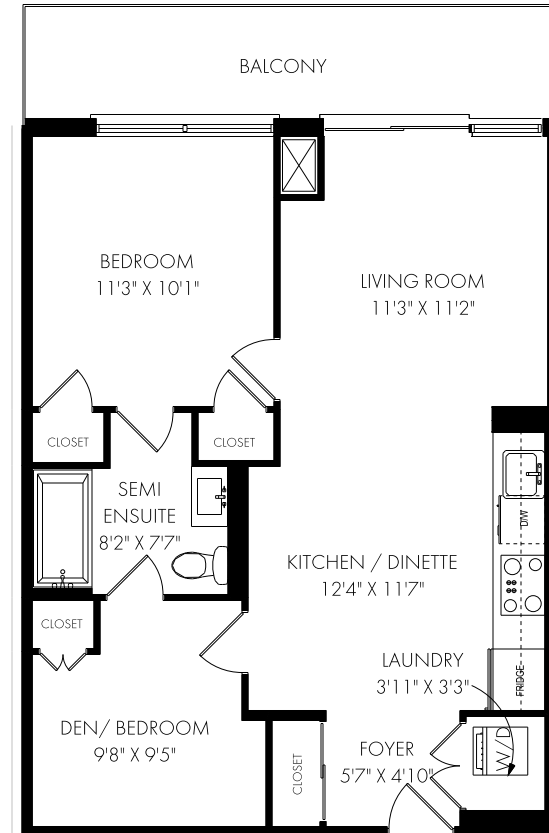

OLHA DUDAR

Sales Representative

365.773.6891

1.877.822.6900

PHINNEYREALESTATE.COM

PHINNEY
REAL ESTATE

FLOOR PLANS

708-460 Adelaide Street East, Toronto

CEILING HEIGHT 9'0"

SUITE 708 - 668 SQUARE FEET

NOTE: MEASUREMENTS & AREA ARE APPROXIMATE. PROVIDED AS GUIDELINE ONLY.