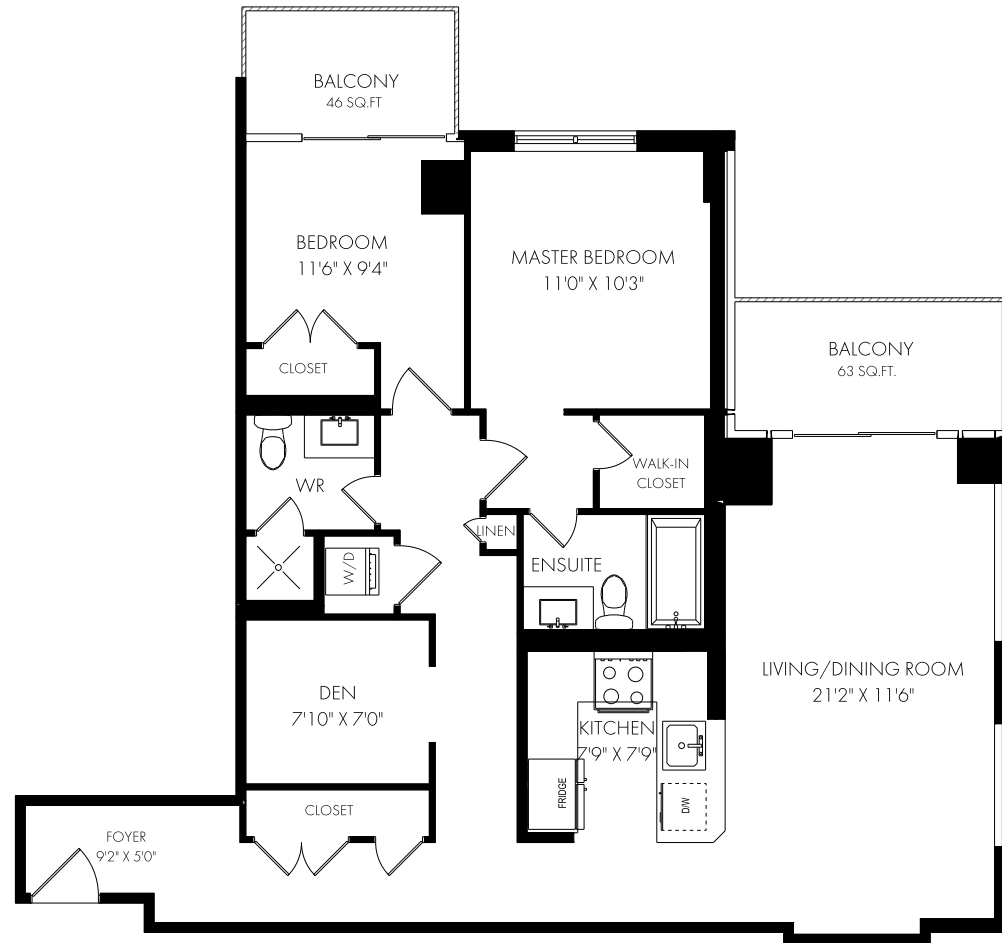

CEILING HEIGHT 9'  
**SUITE 2715 - APPROX. 1035 SQUARE FEET**

CEILING HEIGHT 9'

**SUITE 2715 - APPROX. 1035 SQUARE FEET**