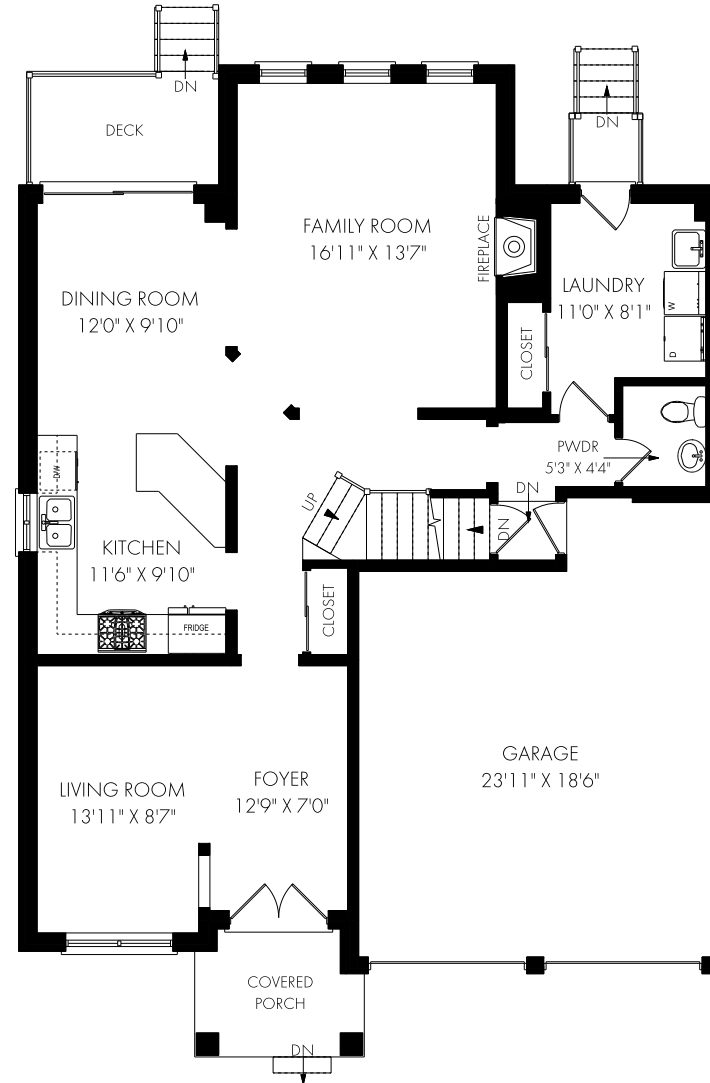

LISA OLIVERIO

Sales Representative
905.517.0586
1.877.822.6900
PHINNEYREALESTATE.COM

PHINNEY
REAL ESTATE

FLOOR PLANS

172 Magnificent Way, Binbrook

LOWER LEVEL - 1205 SQUARE FEET

CEILING HEIGHT 8'0"

MAIN FLOOR - 1148 SQUARE FEET

CEILING HEIGHT 8'0"

SECOND FLOOR - 1436 SQUARE FEET

NOTE: MEASUREMENTS & AREA ARE APPROXIMATE. PROVIDED AS GUIDELINE ONLY.