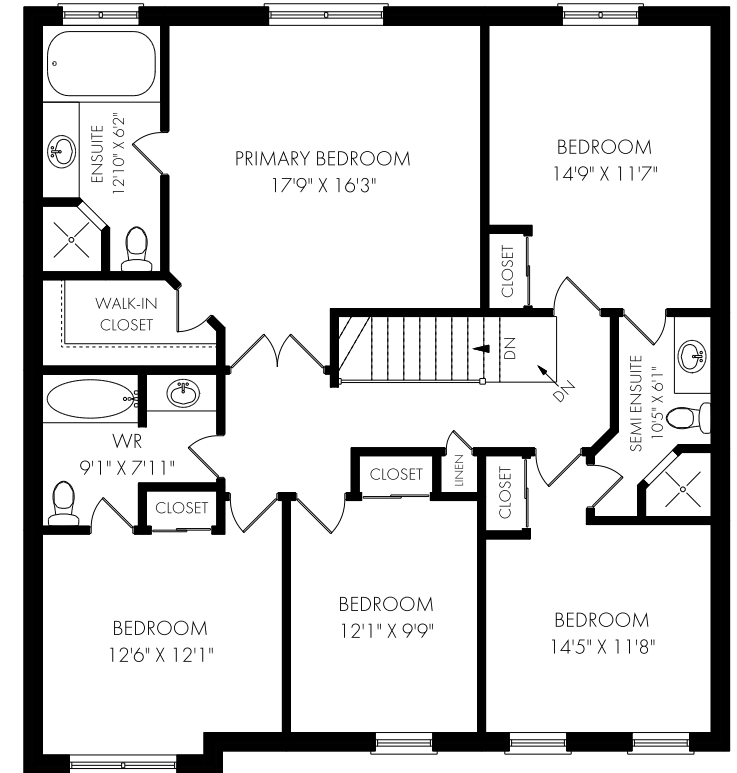

LISA OLIVERIO

Sales Representative
905.517.0586
1.877.822.6900
PHINNEYREALESTATE.COM

PHINNEY
REAL ESTATE

FLOOR PLANS

172 Magnificent Way, Binbrook

LOWER LEVEL - 1205 SQUARE FEET

CEILING HEIGHT 8'0"

MAIN FLOOR - 1148 SQUARE FEET

CEILING HEIGHT 8'0"

SECOND FLOOR - 1436 SQUARE FEET

NOTE: MEASUREMENTS & AREA ARE APPROXIMATE. PROVIDED AS GUIDELINE ONLY.