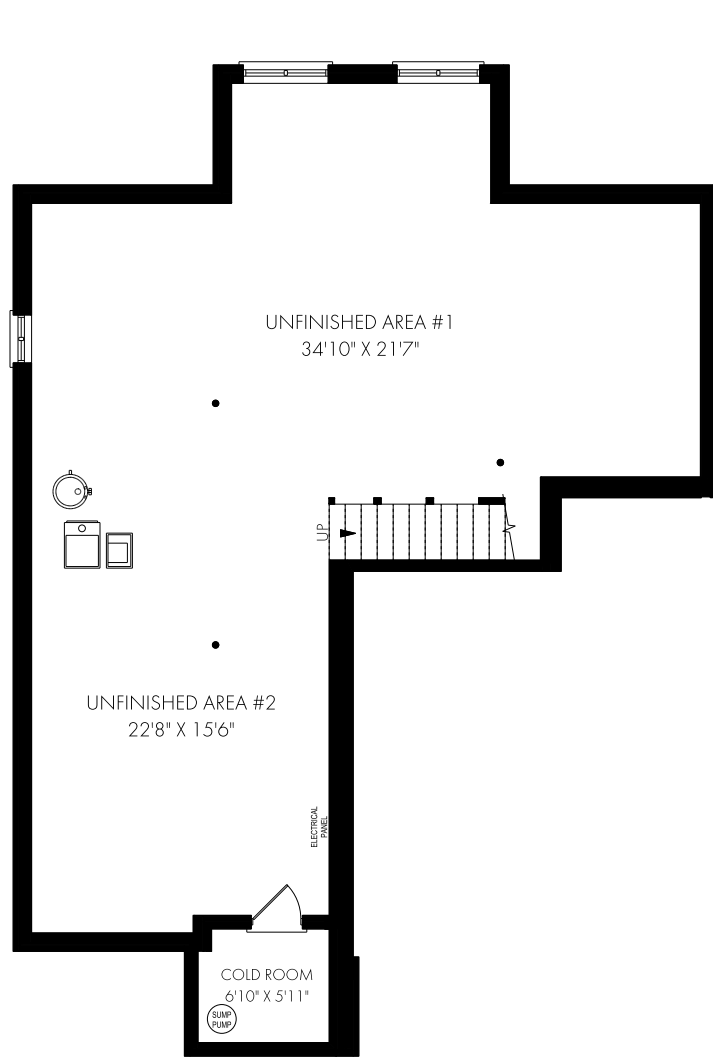

LISA OLIVERIO

Sales Representative
905.517.0586
1.877.822.6900
PHINNEYREALESTATE.COM

PHINNEY
REAL ESTATE

FLOOR PLANS

172 Magnificent Way, Binbrook

LOWER LEVEL - 1205 SQUARE FEET

CEILING HEIGHT 8'0"

MAIN FLOOR - 1148 SQUARE FEET

CEILING HEIGHT 8'0"

SECOND FLOOR - 1436 SQUARE FEET

NOTE: MEASUREMENTS & AREA ARE APPROXIMATE. PROVIDED AS GUIDELINE ONLY.